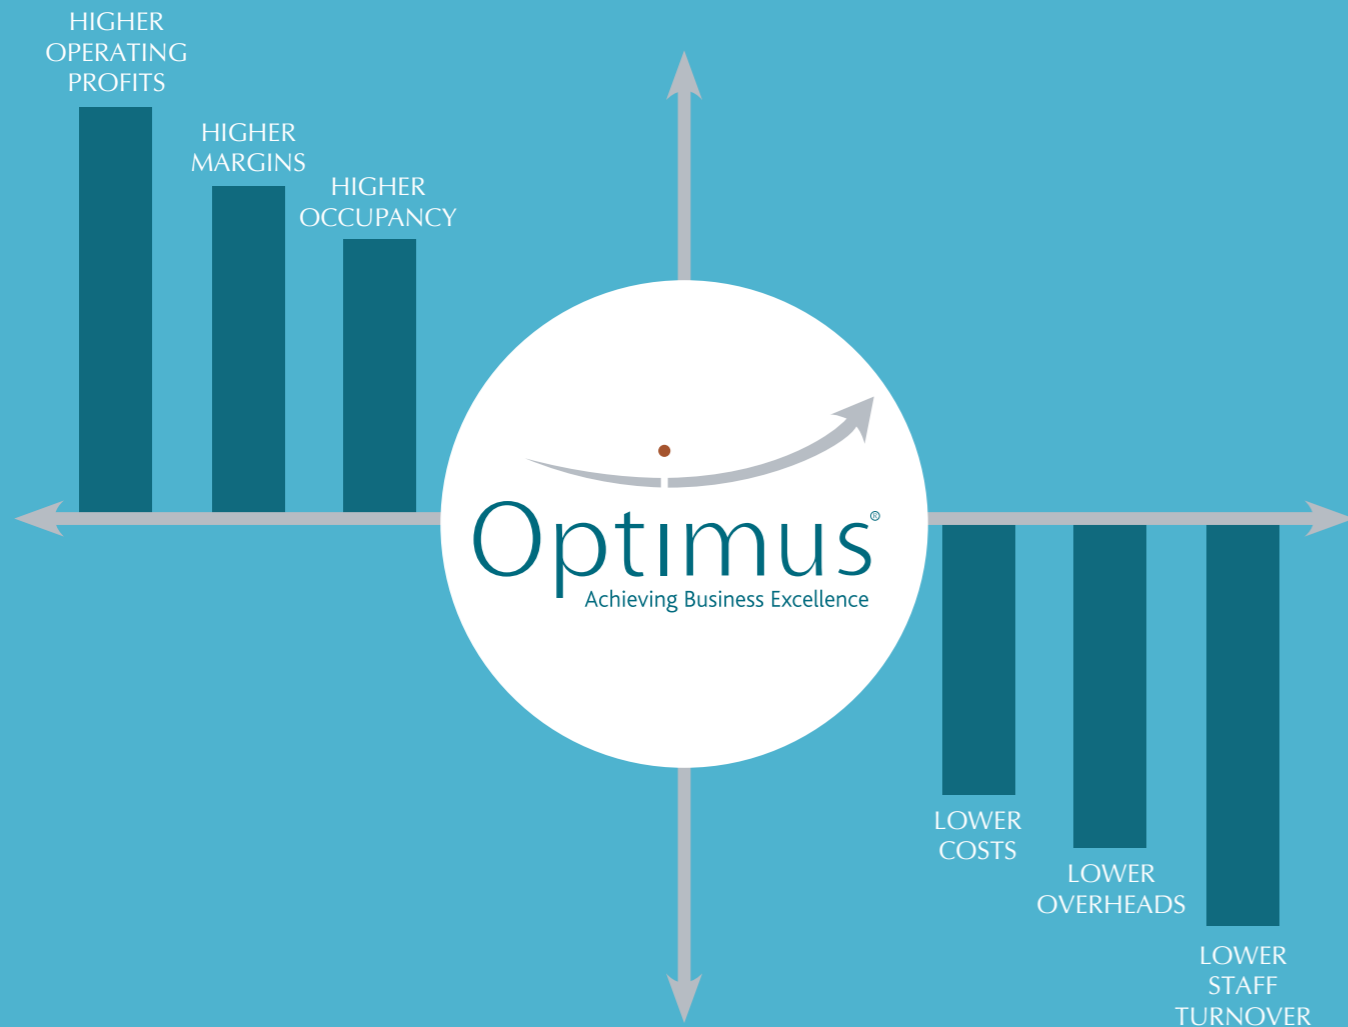

EXPERIENCE THE HIGHS AND LOWS OF OPTIMUS

OPTIMUS GIVES YOUR BUSINESS THE EDGE!

Optimus is the National Standard for Best Practice and Excellence in the Irish Tourism and Hospitality industry. It was developed by Fáilte Ireland to support businesses in becoming more competitive, productive and profitable. The Optimus model provides businesses with an established formula for achieving success and a framework to monitor progress and measure performance improvements.