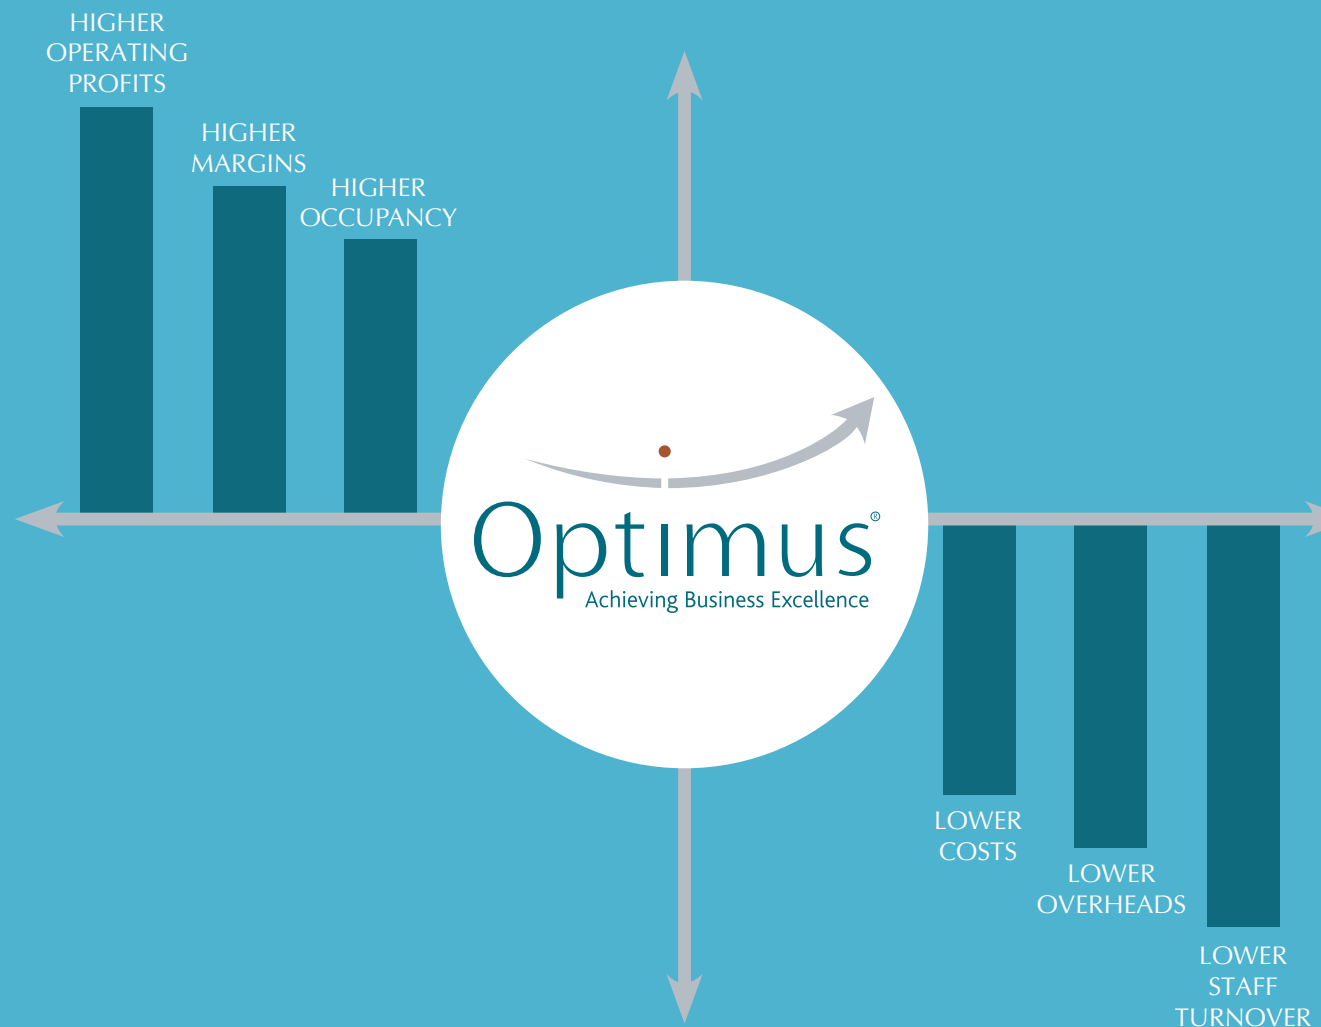

EXPERIENCE THE HIGHS AND LOWS OF OPTIMUS

OPTIMUS GIVES YOUR BUSINESS THE EDGE!

Optimus is the National Standard for Best Practice and Excellence in the Irish Tourism and Hospitality industry. It was developed by Fáilte Ireland to support businesses in becoming more competitive, productive and profitable. The Optimus model provides businesses with an established formula for achieving success and a framework to monitor progress and measure performance improvements.